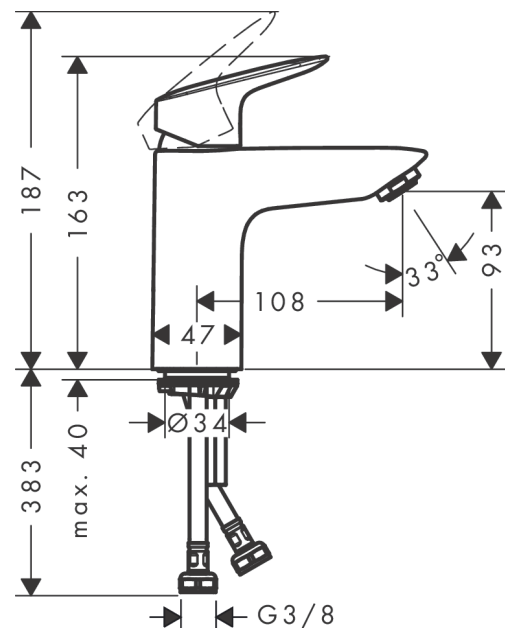

Logis

Single lever basin mixer 100 CoolStart without waste set

Surfaces: **Chrome** Article Number: **71103000**

Description

product features

- ComfortZone 100
- projection 108 mm
- normal spray
- flow rate at 3 bar: 5 l/min
- ceramic cartridge
- temperature limitation adjustable
- suitable for continuous flow water heaters
- connection type: G 3/8 connections
- connection dimension: DN15
- cold water in middle position

Technology

Product image

Scale drawing

Flowchart