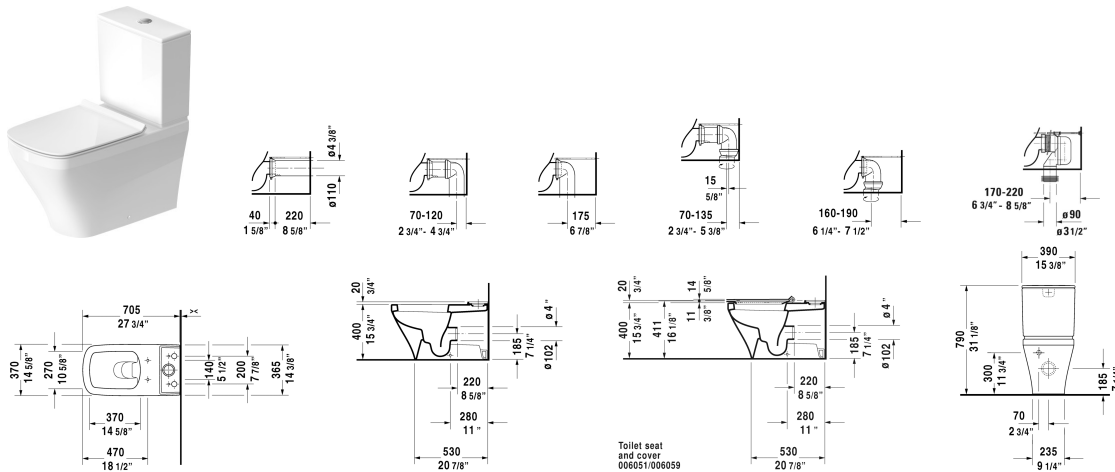

DuraStyle Toilet close-coupled # 215609..92 / 215609..92

< 14 5/8" Inch >

Toilet close-coupled	Dimension	Weight	Order number
(without tank), washdown model, outlet for vario connector set, for horizontal and vertical outlet, length adjustable from 2 3/4" - 6 3/4", and vario connecting bend, vertical outlet from 6 3/4" - 8 5/8", hardware included, cUPC® listed*			
Colors			
00 White 20 HygieneGlaze (an antibacterial ceramic glaze that provides almost indefinite effectiveness)			
Variant			
♣ 1.6/0.8 gpf	14 5/8" x 27 1/2" Inch	91 lb	215609..92
♣ 1.6/0.8 gpf	14 5/8" x 27 1/2" Inch	91 lb	215609..92
Infobox			
* Complies with following standards: ASME A112.19.2/CSA B45.1 and ASME A112.19.14			
Sanitary ceramics with the special WonderGliss surface finish will remain clean and attractive-looking for a long time to come. When ordering WonderGliss please add a "1" as eleventh digit to the model number.			
Vario connecting bend for vertical outlet		1.5 lb	899025
Vario connector set incl. offset	Ø 4 3/8" Inch	3.3 lb	001422
Suitable products			
Toilet seat and cover removable, elongated, hinges stainless steel, without slow close,			006051

DuraStyle Toilet close-coupled # 215609..92 / 215609..92

|< 14 5/8" Inch >|

Toilet seat and cover removable, elongated, hinges stainless steel, with slow close,		006059
Tank with dual flush mechanism, Chrome, for bottom left supply, cUPC® listed*, 15 3/8" x 6 3/4" Inch	15 3/8" x 6 3/4" Inch	093510

All drawings contain the necessary measurements which are subject to standard tolerances. They are stated in inch & mm and are non-binding. Exact measurements, in particular for customized installation scenarios, can only be taken from the finished ceramic piece.