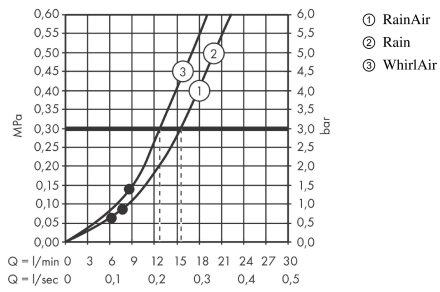

Raindance Select S
Shower set 120 3jet with shower bar 110 cm left
 Surfaces: **Chrome** Article Number: **26324000**

Flowchart

The consumption was measured in combination with the appropriate fittings (thermostat/mixer/in-wall valve) to reflect actual application in practice.